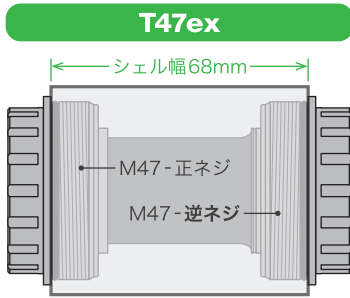

主な採用メーカー
MULLER, DOLAN OFFICINA BATTAGLIN