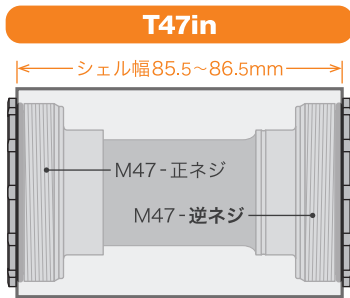

T47in-IDS24 STEEL ●Silver

主な採用メーカー
TREK, COLNAGO LOOK, CHAPTER2