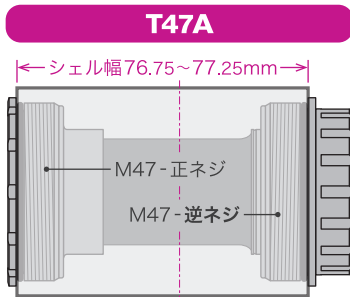

主な採用メーカー
FACTOR, FELT, Cervélo