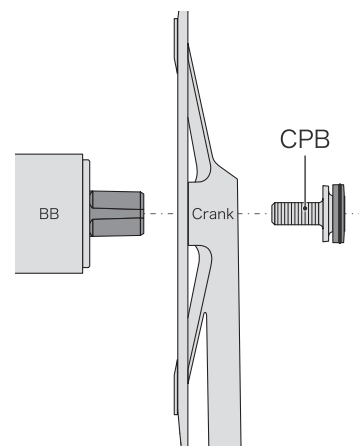

New!

CPB (4-Taper BB Axle Bolt)

Blue

Silver

Black

Gold

Red

CPB

- BB axle bolt for 4-taper crank.
- With integrated alloy dust cap with O-ring for excellent protection against contamination.
- Available in 5 beautiful colors to spice up the look of your bike.

CPB O-ring set

Thread : M8×1.0

Mighty Tour

Sugino 75